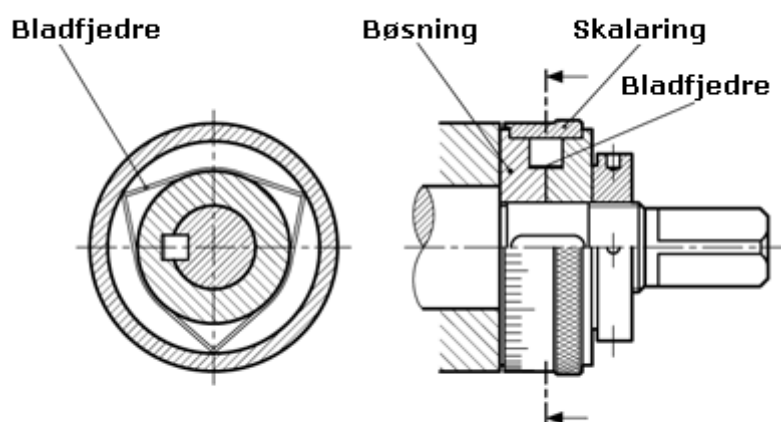

Article number: 2026440

Description: E+G GN 264
outside diameter 40 mm, 32 mm bore

Measures

Bore	= -
External diameter	= 40
Handle diameter	= 43
Internal diameter	= 32
Item	= -
Item	= -
Item	= -
Length	= 23.7